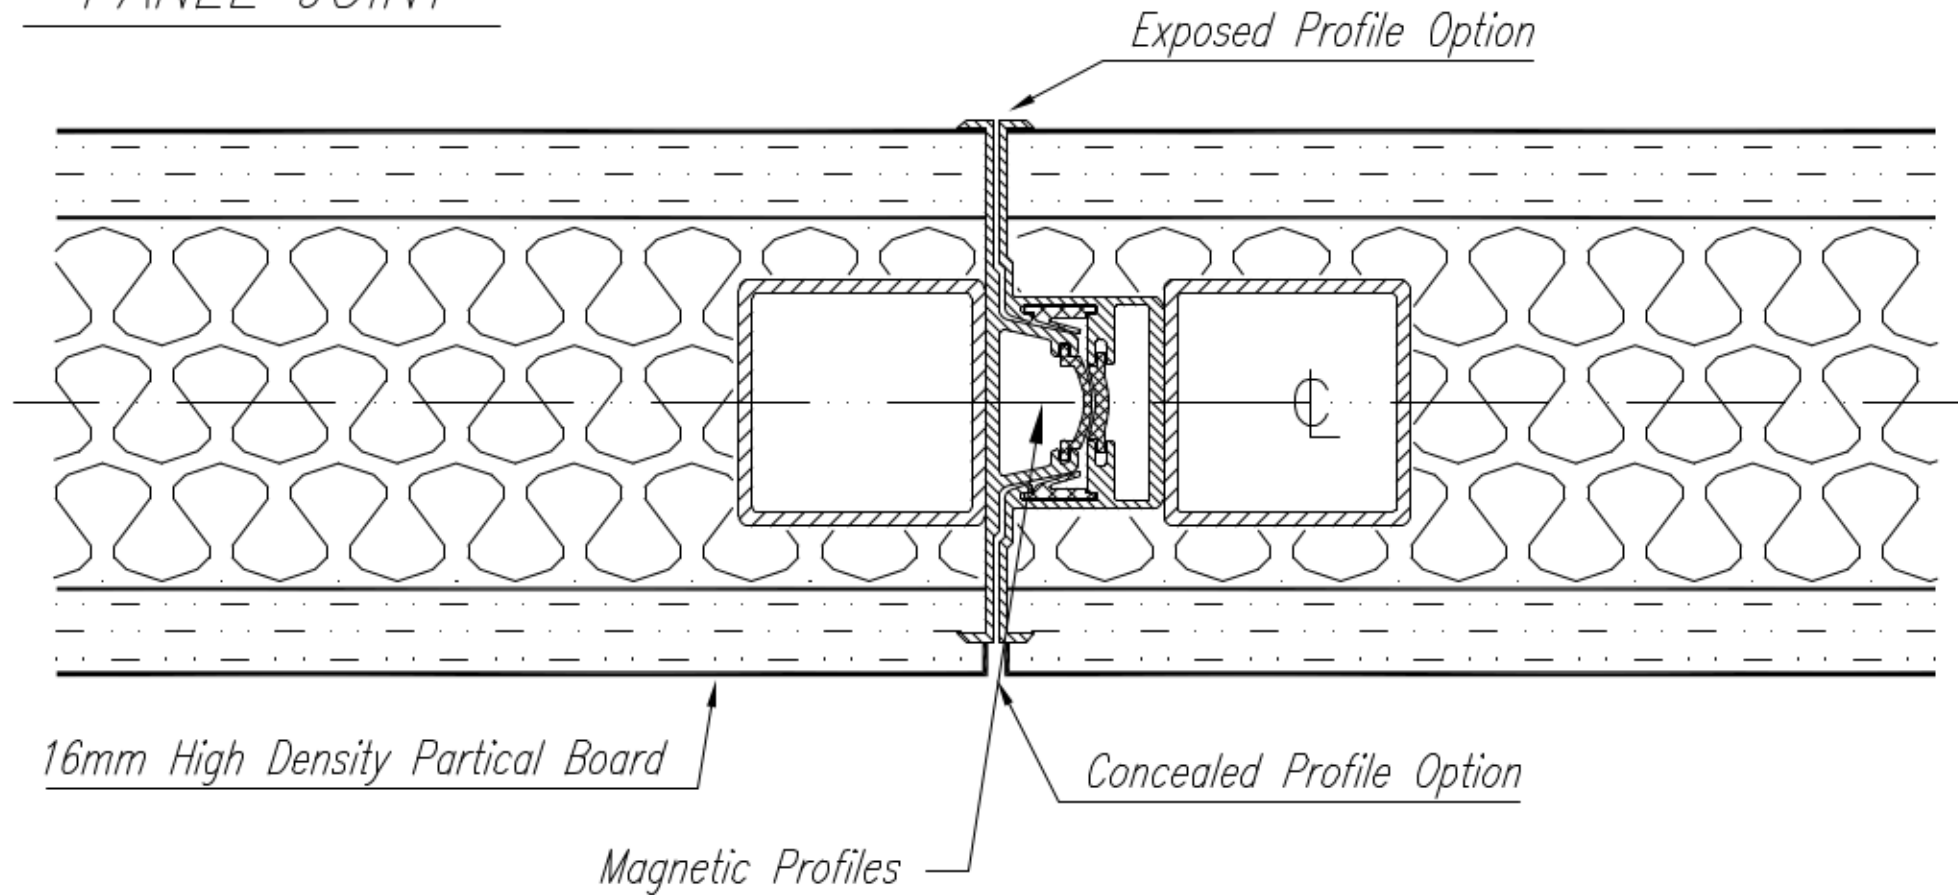

PANEL JOINT

**MOVEABLE
WALL
SOLUTIONS**

REV & DATE	SYSTEM
DRAWN BY	Omega
A: PE 9/1/09	TITLE
DRAWING No.	Panel Joint
OmegaPJ	SOUND ATTENUATION RANGE
	55 dB

All details/dimensions may be subject to change.
© ALL DIMENSIONS IN MILLIMETRES - DO NOT SCALE