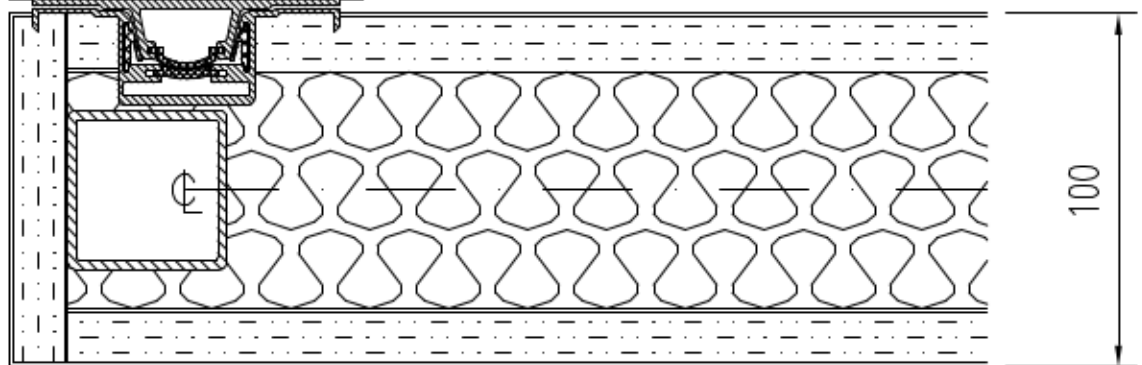

PLAN SECTION at 3-WAY

PLAN SECTION at CORNER

All details/dimensions may be subject to change.

© ALL DIMENSIONS IN MILLIMETRES - DO NOT SCALE

REV & DATE	SYSTEM
DRAWN BY	Omega
A: PE 9/1/09	TITLE
DRAWING No.	Plan Section-3 way- Concealed Profile
Omega PS3WC	SOUND ATTENUATION RANGE
	55 dB