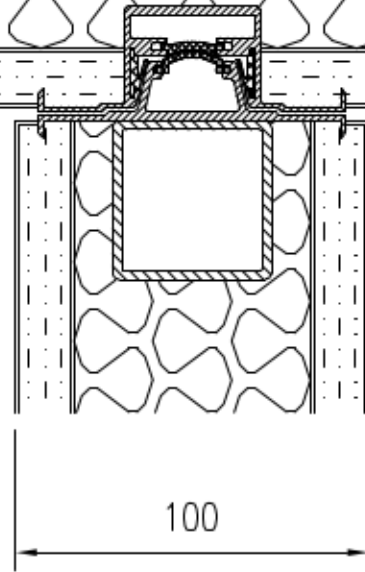

PLAN SECTION at 3-WAY

PLAN SECTION at CORNER

All details/dimensions may be subject to change.

© ALL DIMENSIONS IN MILLIMETRES - DO NOT SCALE

REV & DATE	SYSTEM
DRAWN BY	Omega
A: PE 9/1/09	TITLE
DRAWING No.	Plan Section-3 way- Concealed Profile
Omega PS3WC	SOUND ATTENUATION RANGE
	55 dB