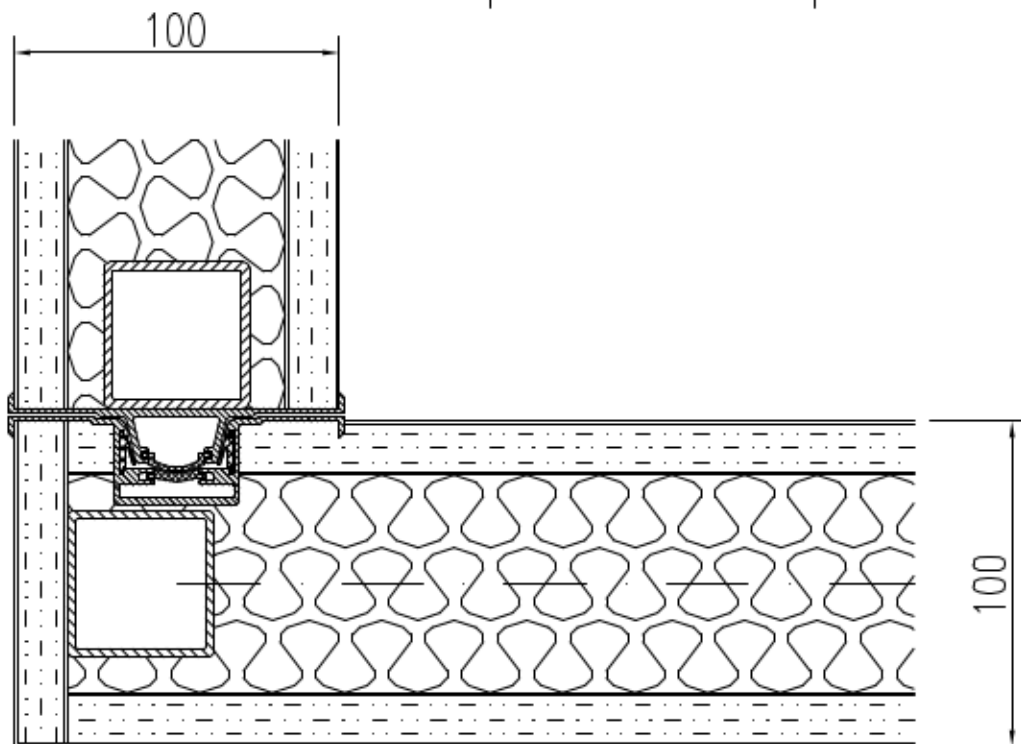

PLAN SECTION at 3-WAY

PLAN SECTION at CORNER

All details/dimensions may be subject to change.

© ALL DIMENSIONS IN MILLIMETRES - DO NOT SCALE

REV & DATE	SYSTEM
DRAWN BY	Omega
A: PE 9/2/09	TITLE
DRAWING No.	Plan Section-3 Way Exposed Profile
Omega PS3WEP	SOUND ATTENUATION RANGE
	55 dB